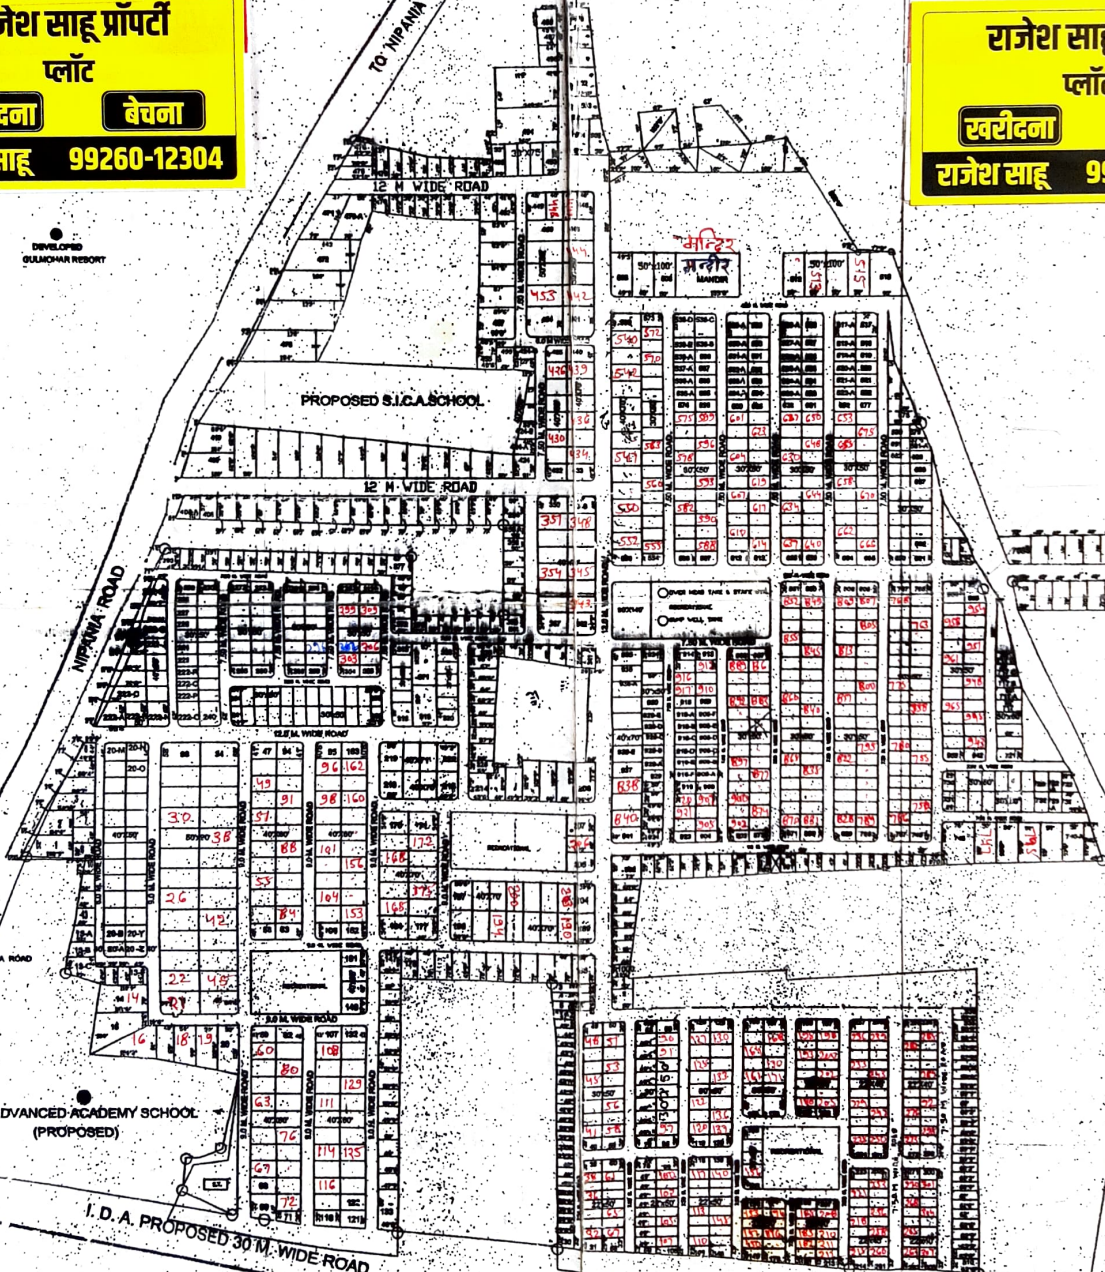

राजेश साह 99260-12304

DEVELOPED
GULMOHAR RESORT

DEVELOPED
GULMOHAR RESORT

NIPANVA ROAD

ADVANCED ACADEMY SCHOOL
(PROPOSED)

I. D. A. PROPOSED 30 M. WIDE ROAD

CL.A. NO. 128

TO BY PASS

1:10000

BY PASS

By Bus
By-pass